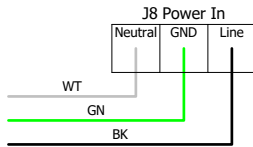

2478SQ-NA Parts View

Part Number	Description	Qty	Part Number	Description	Qty
10010001	2" 90 Deg. Galv. Elbow	1	60090019	MNU Level Sensor Assembly w/ Standpipe & Fan	1
10010006	2" x 4" Galv. Nipple	1	60090041	M3 Gen 3 Control Panel assembled & mounted for NA	1
10010114	2" x Close Galv. Nipple	1	70010023	SS Heater Inspection Cover	2
40010002	8-32 X 3/8" Panhead Screw	20	70010024	SS Top Inspection Cover	1
40010056	2" Tank Vent	1	70020094	Sensor Cover for Indoor Tanks	1
40010076	Silicone Cap for Mechanical Float Sensor	1	70020065	Flat Back Mounting Bracket for M3 Control Panel	1
60020059	Mechanical Float Sensor	1			

FRONTLINE
international
187 ASCOT PARKWAY
CUYAHOGA FALLS, OH 44223

TITLE 2478SQ-NA Parts View
PART NUMBER 2478SQ-NA

2/8/24 SHEET 1 OF 3

2478SQ-NA Parts View

Part Number	Description	Qty	Part Number	Description	Qty
10010031	3/4" Black Iron Plug	1	60020073	10' NEMA 5-15P Power Cord	1
40010001	#8 Countersunk SS Washer	18	60090000	1/2" NPT Domed Cord Strain Relief	1
40010003	8-32 X 1/2" Flathead Screw	18	60090001	1/2" NPT Nut	1
60020016	120V 250W Heater Belt	1			

M3 Gen 3 Control Panel Wiring Diagram

NOTE:
Shield Braid should be connected to GND

60090019

TOLERANCES ARE:
.XX: ± .010
.XXX: ± .005
ANGULAR: ± .5°

FRONTLINE
international

187 ASCOT PARKWAY
CUYAHOGA FALLS, OH 44223