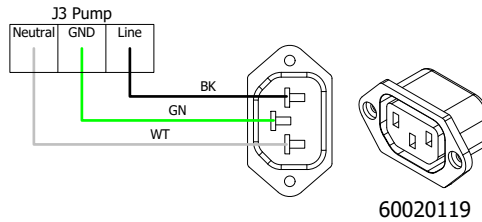

2478SQ-NA Parts View

Part Number	Description	Qty	Part Number	Description	Qty
10010001	2" 90 Deg. Galv. Elbow	1	60090019	MNU Level Sensor Assembly w/ Standpipe & Fan	1
10010006	2" x 4" Galv. Nipple	1	60090041	M3 Gen 3 Control Panel assembled & mounted for NA	1
10010114	2" x Close Galv. Nipple	1	70010023	SS Heater Inspection Cover	2
40010002	8-32 X 3/8" Panhead Screw	20	70010024	SS Top Inspection Cover	1
40010056	2" Tank Vent	1	70020094	Sensor Cover for Indoor Tanks	1
40010076	Silicone Cap for Mechanical Float Sensor	1	70020065	Flat Back Mounting Bracket for M3 Control Panel	1
60020059	Mechanical Float Sensor	1			

FRONTLINE
international
187 ASCOT PARKWAY
CUYAHOGA FALLS, OH 44223

TITLE 2478SQ-NA Parts View
PART NUMBER 2478SQ-NA

2/8/24 SHEET 1 OF 3

2478SQ-NA Parts View

Part Number	Description	Qty	Part Number	Description	Qty
10010031	3/4" Black Iron Plug	1	60020073	10' NEMA 5-15P Power Cord	1
40010001	#8 Countersunk SS Washer	18	60090000	1/2" NPT Domed Cord Strain Relief	1
40010003	8-32 X 1/2" Flathead Screw	18	60090001	1/2" NPT Nut	1
60020016	120V 250W Heater Belt	1			

M3 Gen 3 Control Panel Wiring Diagram

NOTE:
Shield Braid should be connected to GND

60090019

TOLERANCES ARE:
.XX: ± .010
.XXX: ± .005
ANGULAR: ± .5°

FRONTLINE
international

187 ASCOT PARKWAY
CUYAHOGA FALLS, OH 44223