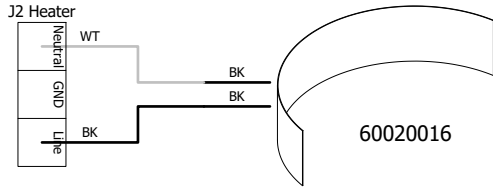

FRONTLINE
international
187 ASCOT PARKWAY
CUYAHOGA FALLS, OH 44223

TITLE 2478SQ-NA Parts View
PART NUMBER 2478SQ-NA

2/8/24 SHEET 1 OF 3

2478SQ-NA Parts View

Part Number	Description	Qty	Part Number	Description	Qty
10010031	3/4" Black Iron Plug	1	60020073	10' NEMA 5-15P Power Cord	1
40010001	#8 Countersunk SS Washer	18	60090000	1/2" NPT Domed Cord Strain Relief	1
40010003	8-32 X 1/2" Flathead Screw	18	60090001	1/2" NPT Nut	1
60020016	120V 250W Heater Belt	1			

M3 Gen 3 Control Panel Wiring Diagram

NOTE:
Shield Braid should be connected to GND

60090019

TOLERANCES ARE:
.XX: ± .010
.XXX: ± .005
ANGULAR: ± .5°

FRONTLINE
international

187 ASCOT PARKWAY
CUYAHOGA FALLS, OH 44223