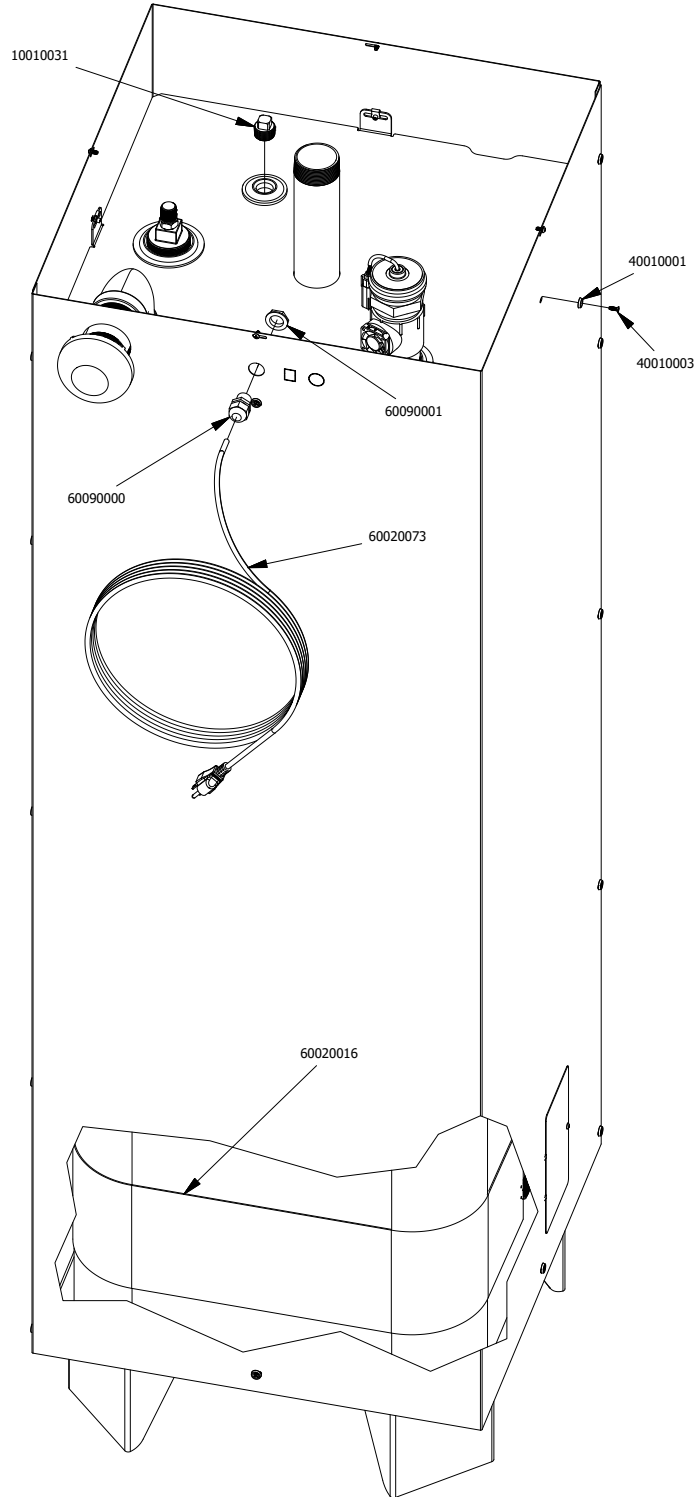

DRAWN BY	CCB	2/5/2024	FRONTLINE international 187 ASCOT PARKWAY CUYAHOGA FALLS, OH 44223
MATERIAL/FINISH	Various		
REVISION	A		
THIS DRAWING IS CONFIDENTIAL PROPERTY OF FRONTLINE INTERNATIONAL		TOLERANCES ARE: .XX: ± .010 .XXX: ± .005 ANGULAR: ± .5°	TITLE 1100Lb/150Gal Square Indoor Containment Tank PART NUMBER 2478SQ-NA
			SHEET 1 OF 1

2478SQ-NA Parts View

Part Number	Description	Qty	Part Number	Description	Qty
10010001	2" 90 Deg. Galv. Elbow	1	60090019	MNU Level Sensor Assembly w/ Standpipe & Fan	1
10010006	2" x 4" Galv. Nipple	1	60090041	M3 Gen 3 Control Panel assembled & mounted for NA	1
10010114	2" x Close Galv. Nipple	1	70010023	SS Heater Inspection Cover	2
40010002	8-32 X 3/8" Panhead Screw	20	70010024	SS Top Inspection Cover	1
40010056	2" Tank Vent	1	70020094	Sensor Cover for Indoor Tanks	1
40010076	Silicone Cap for Mechanical Float Sensor	1	70020065	Flat Back Mounting Bracket for M3 Control Panel	1
60020059	Mechanical Float Sensor	1			

FRONTLINE
international
187 ASCOT PARKWAY
CUYAHOGA FALLS, OH 44223

TITLE 2478SQ-NA Parts View
PART NUMBER 2478SQ-NA

2/8/24 SHEET 1 OF 3

2478SQ-NA Parts View

Part Number	Description	Qty	Part Number	Description	Qty
10010031	3/4" Black Iron Plug	1	60020073	10' NEMA 5-15P Power Cord	1
40010001	#8 Countersunk SS Washer	18	60090000	1/2" NPT Domed Cord Strain Relief	1
40010003	8-32 X 1/2" Flathead Screw	18	60090001	1/2" NPT Nut	1
60020016	120V 250W Heater Belt	1			

M3 Gen 3 Control Panel Wiring Diagram

NOTE:
Shield Braid should be connected to GND

60090019

TOLERANCES ARE:
.XX: ± .010
.XXX: ± .005
ANGULAR: ± .5°

FRONTLINE
international

187 ASCOT PARKWAY
CUYAHOGA FALLS, OH 44223