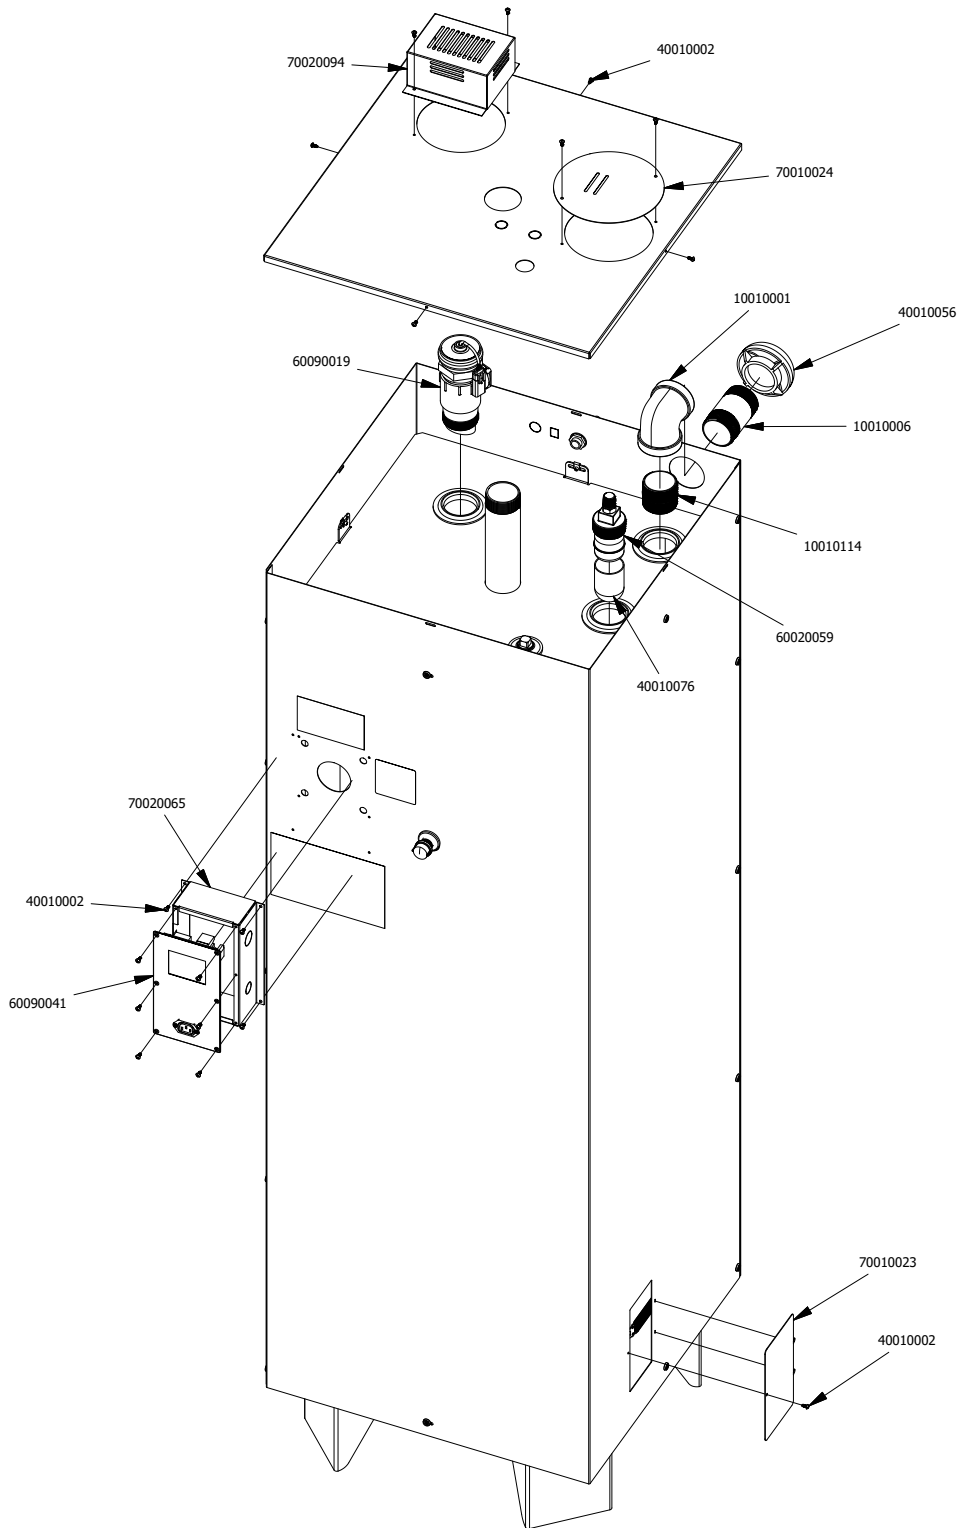

DRAWN BY	CCB	2/5/2024	FRONTLINE international 187 ASCOT PARKWAY CUYAHOGA FALLS, OH 44223
MATERIAL/FINISH	Various		
REVISION	A		
THIS DRAWING IS CONFIDENTIAL PROPERTY OF FRONTLINE INTERNATIONAL		TOLERANCES ARE: .XX: ± .010 .XXX: ± .005 ANGULAR: ± .5°	TITLE 1100Lb/150Gal Square Indoor Containment Tank PART NUMBER 2478SQ-NA
			SHEET 1 OF 1

2478SQ-NA Parts View

Part Number	Description	Qty	Part Number	Description	Qty
10010001	2" 90 Deg. Galv. Elbow	1	60090019	MNU Level Sensor Assembly w/ Standpipe & Fan	1
10010006	2" x 4" Galv. Nipple	1	60090041	M3 Gen 3 Control Panel assembled & mounted for NA	1
10010114	2" x Close Galv. Nipple	1	70010023	SS Heater Inspection Cover	2
40010002	8-32 X 3/8" Panhead Screw	20	70010024	SS Top Inspection Cover	1
40010056	2" Tank Vent	1	70020094	Sensor Cover for Indoor Tanks	1
40010076	Silicone Cap for Mechanical Float Sensor	1	70020065	Flat Back Mounting Bracket for M3 Control Panel	1
60020059	Mechanical Float Sensor	1			

FRONTLINE
international
187 ASCOT PARKWAY
CUYAHOGA FALLS, OH 44223

TITLE 2478SQ-NA Parts View
PART NUMBER 2478SQ-NA

2/8/24 SHEET 1 OF 3

2478SQ-NA Parts View

Part Number	Description	Qty	Part Number	Description	Qty
10010031	3/4" Black Iron Plug	1	60020073	10' NEMA 5-15P Power Cord	1
40010001	#8 Countersunk SS Washer	18	60090000	1/2" NPT Domed Cord Strain Relief	1
40010003	8-32 X 1/2" Flathead Screw	18	60090001	1/2" NPT Nut	1
60020016	120V 250W Heater Belt	1			

M3 Gen 3 Control Panel Wiring Diagram

NOTE:
Shield Braid should be connected to GND

60090019

TOLERANCES ARE:
.XX: ± .010
.XXX: ± .005
ANGULAR: ± .5°

FRONTLINE
international

187 ASCOT PARKWAY
CUYAHOGA FALLS, OH 44223