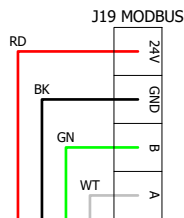

2478SQ-NA Parts View

Part Number	Description	Qty	Part Number	Description	Qty
10010001	2" 90 Deg. Galv. Elbow	1	60090019	MNU Level Sensor Assembly w/ Standpipe & Fan	1
10010006	2" x 4" Galv. Nipple	1	60090041	M3 Gen 3 Control Panel assembled & mounted for NA	1
10010114	2" x Close Galv. Nipple	1	70010023	SS Heater Inspection Cover	2
40010002	8-32 X 3/8" Panhead Screw	20	70010024	SS Top Inspection Cover	1
40010056	2" Tank Vent	1	70020094	Sensor Cover for Indoor Tanks	1
40010076	Silicone Cap for Mechanical Float Sensor	1	70020065	Flat Back Mounting Bracket for M3 Control Panel	1
60020059	Mechanical Float Sensor	1			

FRONTLINE
international
187 ASCOT PARKWAY
CUYAHOGA FALLS, OH 44223

TITLE 2478SQ-NA Parts View
PART NUMBER 2478SQ-NA

2/8/24 SHEET 1 OF 3

2478SQ-NA Parts View

Part Number	Description	Qty	Part Number	Description	Qty
10010031	3/4" Black Iron Plug	1	60020073	10' NEMA 5-15P Power Cord	1
40010001	#8 Countersunk SS Washer	18	60090000	1/2" NPT Domed Cord Strain Relief	1
40010003	8-32 X 1/2" Flathead Screw	18	60090001	1/2" NPT Nut	1
60020016	120V 250W Heater Belt	1			

M3 Gen 3 Control Panel Wiring Diagram

NOTE:
Shield Braid should be connected to GND

60090019

TOLERANCES ARE:
.XX: ± .010
.XXX: ± .005
ANGULAR: ± .5°

FRONTLINE
international

187 ASCOT PARKWAY
CUYAHOGA FALLS, OH 44223